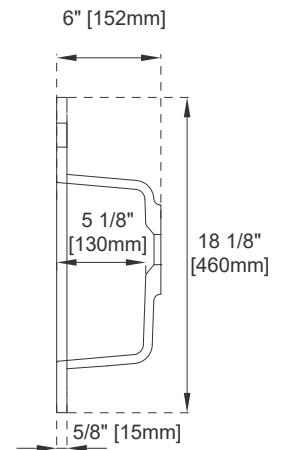

## Dimension

Length: 47-1/4"

Width: 18-1/8"

Basin Depth: 5-1/8"

Basin Length: 19-5/8"

Basin Width: 10-1/4"

Overall Height: 6"

Profile Height: 5/8"

Drain Hole Size: 1-3/4"

# 47.3" SWB SERIES BASIN

# JAMES MARTIN VANITIES

SWB-S47.3-CHB

SWB-S47.3-GW

Top View

Side View

Front View

All dimensions are nominal

Visit website for warranty and installation information  
[www.jamesmartinvanities.com](http://www.jamesmartinvanities.com)