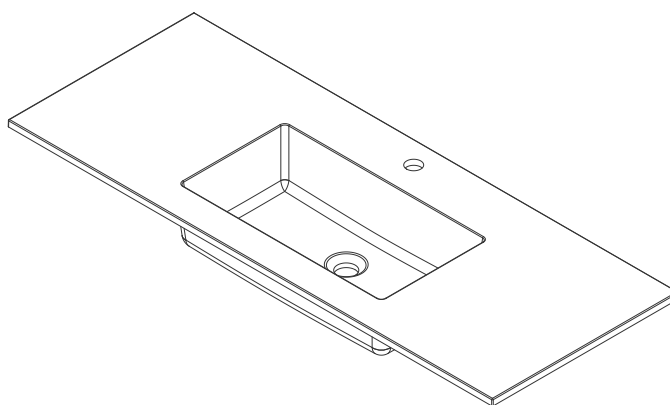

# 47.3" SWB SERIES BASIN

SWB-S47.3-CHB  
SWB-S47.3-GW

**JAMES MARTIN**  
VANITIES

## Dimension

Length: 47-1/4"

Width: 18-1/8"

Basin Depth: 5-1/8"

Basin Length: 19-5/8"

Basin Width: 10-1/4"

Overall Height: 6"

Profile Height: 5/8"