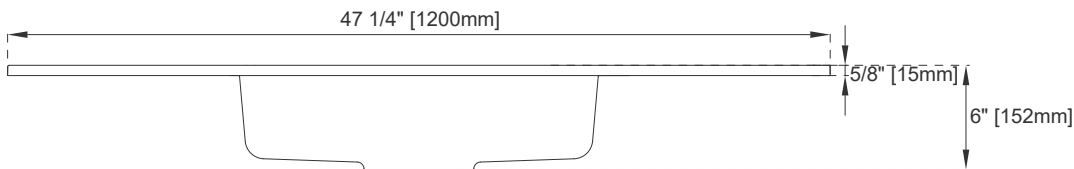

## Dimension

Length: 47-1/4"

Width: 18-1/8"

Basin Depth: 5-1/8"

Basin Length: 19-5/8"

Basin Width: 10-1/4"

Overall Height: 6"

Profile Height: 5/8"

# JAMES MARTIN VANITIES

SWB-S47.3-CHB

SWB-S47.3-GW

Top View

Side View

Front View

All dimensions are nominal

Visit website for warranty and installation information  
[www.jamesmartinvanities.com](http://www.jamesmartinvanities.com)