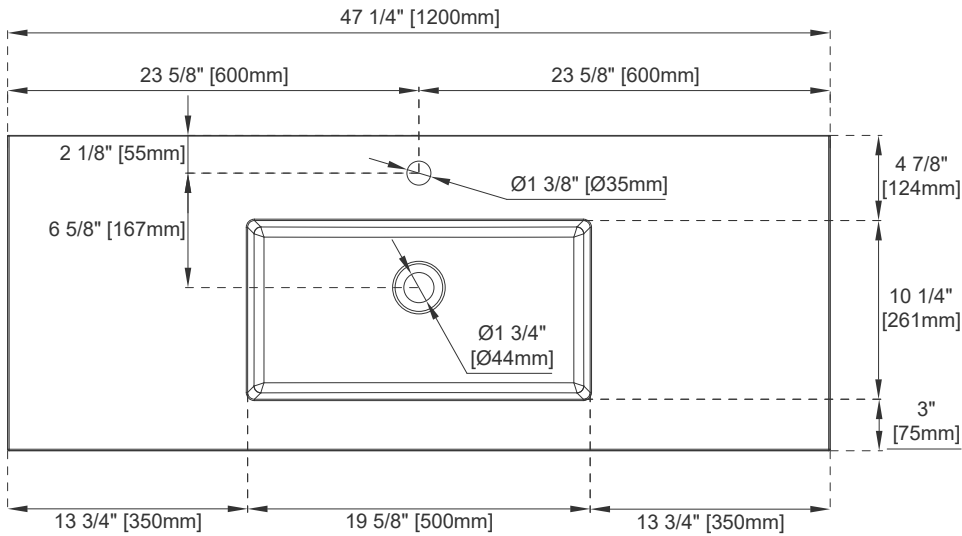

## Dimension

Length: 47-1/4"

Width: 18-1/8"

Basin Depth: 5-1/8"

Basin Length: 19-5/8"

Basin Width: 10-1/4"

Overall Height: 6"

Profile Height: 5/8"

Drain Hole Size: 1-3/4"

# JAMES MARTIN VANITIES

SWB-S47.3-CHB

SWB-S47.3-GW

Top View

Side View

Front View

All dimensions are nominal

Visit website for warranty and installation information  
[www.jamesmartinvanities.com](http://www.jamesmartinvanities.com)